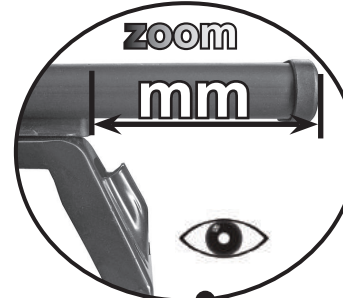

68.005

ISTRUZIONI DI MONTAGGIO  
FITTING INSTRUCTION  
"Acciaio / Steel"

15 min.

1

FORD Focus C-Max 5P (10-14)

144 mm

170 mm

FORD Focus C-Max 5P (2015>)

49 mm

71 mm

FORD Focus S-Max 5P (2015>)con e senza  
tetto in vetro / With and Without glass roof

121 mm

119 mm

LEXUS IS 200 4P (2006>)

123 mm

116 mm