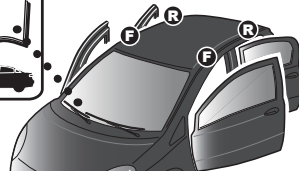

11

FORD Focus C-Max 5P (10-14)

F

R

SKODA Superb 5P (2008>)

F

R

VW Touran 5P (03-10)

F

R